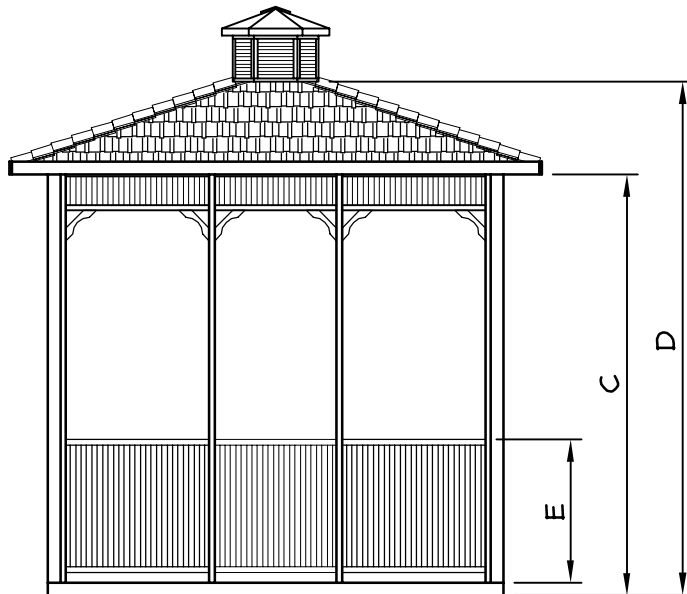

SQUARE GAZEBO SPECIFICATIONS

All Gazebos are constructed of 100% Western Red Cedar.
 All framing components are nominal 50mm x 100mm in size.
 Wall posts consist of 2 - 50mm x 100mm fastened together.

PLAN VIEW

SIDE VIEW

Measurements For Square Gazebo	
Dimensions (Millimeters)	
Size	3048 x 3048
Inside Area	9.29 Sq. Meters
A	3226
B	3734
C	2896
D	3150
E	940
Door	864x1854
Weight	771 Kilograms
Precut Package Size	1219Wx3302Lx889H
Panelized Package Size	2210Wx2438Lx762H

SQUARE GAZEBO SPECIFICATIONS

All Gazebos are constructed of 100% Western Red Cedar.
 All framing components are nominal 2x4 in size.
 Wall posts consist of 2 - 2x4 fastened together.

PLAN VIEW

SIDE VIEW

Measurements For Square Gazebo	
Dimensions (Feet & Inches)	
Size	10-0" x 10-0"
Inside Area	100 Sq. Ft.
A	10'-7"
B	12'-3"
C	9'-6"
D	10'-4"
E	3'-1"
Door	2'-10"x6'-1"
Weight	1700 lbs
Precut Package Size	48"Wx130"Lx35"H
Panelized Package Size	87"Wx96"Lx30"H