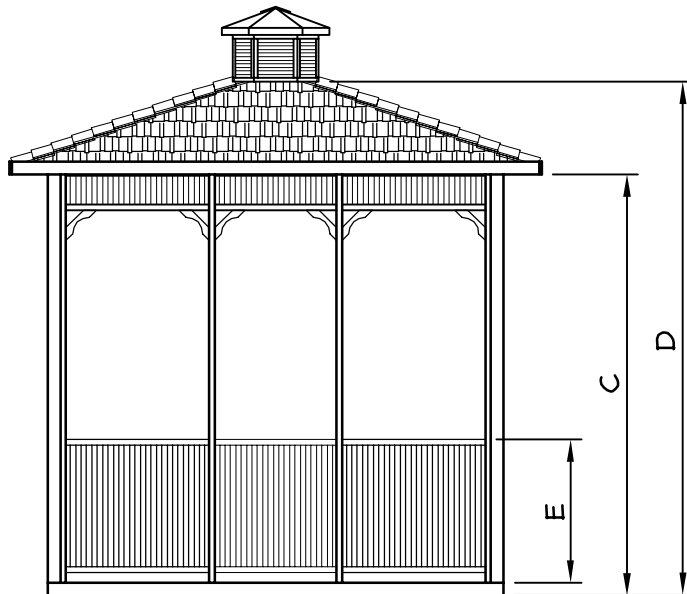

SQUARE GAZEBO SPECIFICATIONS

All Gazebos are constructed of 100% Western Red Cedar.
 All framing components are nominal 50mm x 100mm in size.
 Wall posts consist of 2 - 50mm x 100mm fastened together.

PLAN VIEW

SIDE VIEW

Measurements For Square Gazebo	
Dimensions (Millimeters)	
Size	3048 x 3048
Inside Area	9.29 Sq. Meters
A	3226
B	3734
C	2896
D	3150
E	940
Door	864x1854
Weight	771 Kilograms
Precut Package Size	1219Wx3302Lx889H
Panelized Package Size	2210Wx2438Lx762H

SQUARE GAZEBO SPECIFICATIONS

All Gazebos are constructed of 100% Western Red Cedar.
 All framing components are nominal 2x4 in size.
 Wall posts consist of 2 - 2x4 fastened together.

PLAN VIEW

SIDE VIEW

Measurements For Square Gazebo	
Dimensions (Feet & Inches)	
Size	10-0" x 10-0"
Inside Area	100 Sq. Ft.
A	10'-7"
B	12'-3"
C	9'-6"
D	10'-4"
E	3'-1"
Door	2'-10"x6'-1"
Weight	1700 lbs
Precut Package Size	48"Wx130"Lx35"H
Panelized Package Size	87"Wx96"Lx30"H