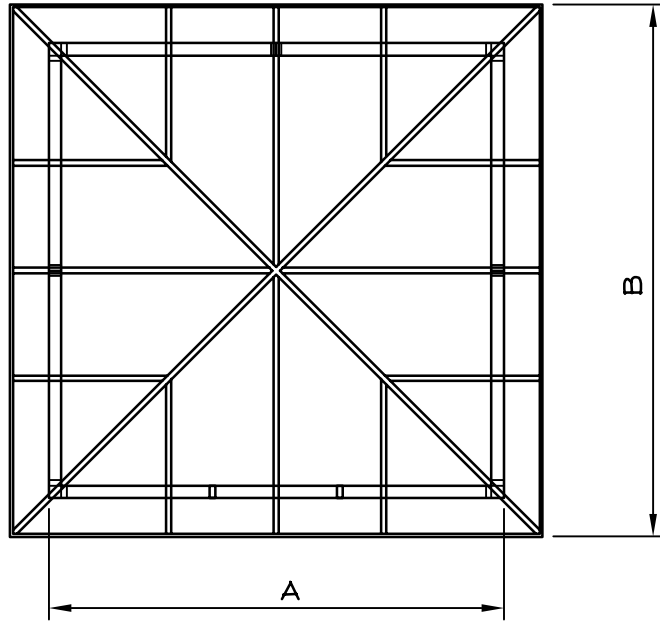

SQUARE GAZEBO SPECIFICATIONS

All Gazebos are constructed of 100% Western Red Cedar.
 All framing components are nominal 50mm x 100mm in size.
 Wall posts consist of 2 - 50mm x 100mm fastened together.

PLAN VIEW

SIDE VIEW

Measurements For Square Gazebo	
Dimensions (Millimeters)	
Size	3048 x 3048
Inside Area	9.29 Sq. Meters
A	3226
B	3734
C	2896
D	3150
E	940
Door	864x1854
Weight	771 Kilograms
Precut Package Size	1219Wx3302Lx889H
Panelized Package Size	2210Wx2438Lx762H

SQUARE GAZEBO SPECIFICATIONS

All Gazebos are constructed of 100% Western Red Cedar.
 All framing components are nominal 2x4 in size.
 Wall posts consist of 2 - 2x4 fastened together.

PLAN VIEW

SIDE VIEW

Measurements For Square Gazebo	
Dimensions (Feet & Inches)	
Size	10-0" x 10-0"
Inside Area	100 Sq. Ft.
A	10'-7"
B	12'-3"
C	9'-6"
D	10'-4"
E	3'-1"
Door	2'-10"x6'-1"
Weight	1700 lbs
Precut Package Size	48"Wx130"Lx35"H
Panelized Package Size	87"Wx96"Lx30"H