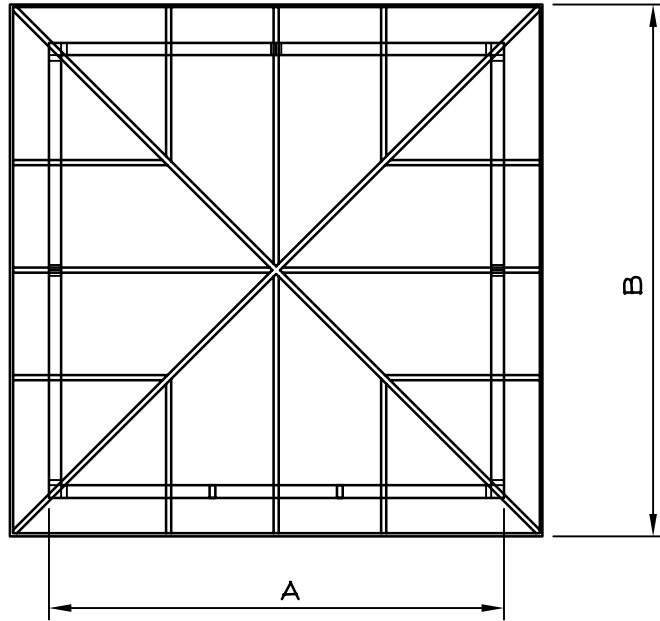

SQUARE GAZEBO SPECIFICATIONS

All Gazebos are constructed of 100% Western Red Cedar.
 All framing components are nominal 50mm x 100mm in size.
 Wall posts consist of 2 - 50mm x 100mm fastened together.

PLAN VIEW

SIDE VIEW

Measurements For Square Gazebo	
Dimensions (Millimeters)	
Size	3048 x 3048
Inside Area	9.29 Sq. Meters
A	3226
B	3734
C	2896
D	3150
E	940
Door	864x1854
Weight	771 Kilograms
Precut Package Size	1219Wx3302Lx889H
Panelized Package Size	2210Wx2438Lx762H

SQUARE GAZEBO SPECIFICATIONS

All Gazebos are constructed of 100% Western Red Cedar.
 All framing components are nominal 2x4 in size.
 Wall posts consist of 2 - 2x4 fastened together.

PLAN VIEW

SIDE VIEW

Measurements For Square Gazebo	
Dimensions (Feet & Inches)	
Size	10-0" x 10-0"
Inside Area	100 Sq. Ft.
A	10'-7"
B	12'-3"
C	9'-6"
D	10'-4"
E	3'-1"
Door	2'-10"x6'-1"
Weight	1700 lbs
Precut Package Size	48"Wx130"Lx35"H
Panelized Package Size	87"Wx96"Lx30"H